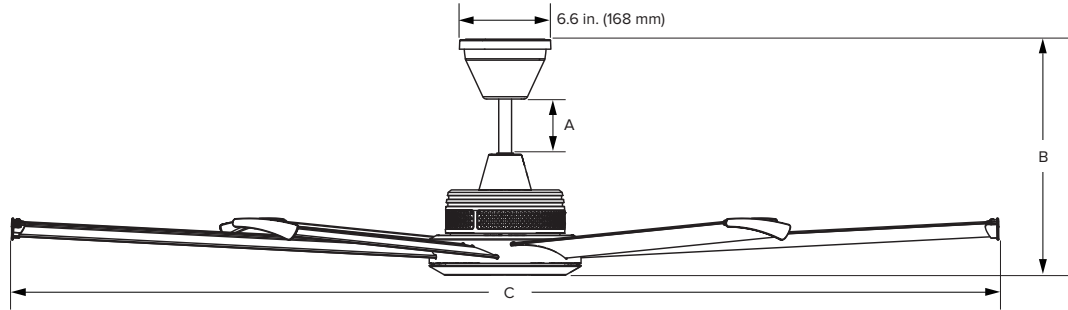

MAMMOTH™

HEAT, PREPARE FOR EXTINCTION.

Pictured with 7 in. (178 mm) downrod¹

Downrod Lengths

Downrod (A)¹	Included (60-in. fans)	Included (72- and 84-in. fans)		Optional (60-in. fans)	Optional (all diameters)			
	7 in. (178 mm)	12 in. (305 mm)	12 in. (305 mm)	20 in. (508 mm)	32 in. (813 mm)	48 in. (1219 mm)	60 in. (1524 mm)	
Fan Height (B)	16 in. (406 mm)	21 in. (533 mm)		21 in. (533 mm)	29 in. (737 mm)	41 in. (1041 mm)	57 in. (1448 mm)	69 in. (1753 mm)
Ceiling Height	≥ 9 ft (≥ 2.7m)	≥ 9 ft (≥ 2.7m)	≥ 10 ft (≥ 3 m)	≥ 10 ft (≥ 3 m)	≥ 11 ft (≥ 3.4 m)	≥ 12 ft (≥ 3.7 m)	≥ 13 ft (≥ 4 m)	≥ 14 ft (≥ 4.3 m)

Fan Specifications

Diameter (C)	CFM (Max)	Efficiency (CFM/W)	Max Speed	Watts (Max)	Environment²	Input Power	Packaged Dimensions and Weight	Fan Weight	Mounting	Sound Level³
60 in. (152 cm)	7,918 CFM	214	132 RPM	47 W	Indoor or outdoor UL Wet Rated	100–240 VAC, 50/60 Hz, 1 Φ	40 in. L x 13.44 in. W x 13.83 in. H (1016 mm L x 341 mm W x 351 mm H) 36.3 lb (16.5 kg)	23 lb (10 kg)	Flat or sloped ceilings 9 ft (2.7 m) or taller Maximum slope: 33°	<35 dBA at max speed
72 in. (183 cm)	12,705 CFM	257	122 RPM	66 W			40 in. L x 13.44 in. W x 13.83 in. H (1016 mm L x 341 mm W x 351 mm H) 37.8 lb (17.1 kg)	25 lb (11 kg)		
84 in. (213 cm)	15,683 CFM	292	101 RPM	73 W			40 in. L x 13.44 in. W x 13.83 in. H (1016 mm L x 341 mm W x 351 mm H) 39.2 lb (17.8 kg)	27 lb (12 kg)		

Construction Features

Airfoils	Motor	Controls	Mounting	Optional Accessories
Made from extruded aluminum Tilted blade profile for maximum coverage area	High-efficiency, brushless EC motor	Handheld remote Bluetooth wall control Big Ass Fans mobile app⁴ Voice control⁴ 0–10 V	Covered mounting bracket protects against debris and moisture	LED light kit Bluetooth wall control 0–10 V Extended length downrods

LED Light Kit (Optional)

Color Temp	CRI	Features
2700 K	95	Settings include on/off and 16 dimmable light levels

Ordering Information

Diameter	Finish	Options
MM1-60: 60 in. (152 cm)	BB: Black SS: Silver	01: Wi-Fi
MM1-72: 72 in. (183 cm)		02: 0–10 V
MM1-84: 84 in. (213 cm)		03: Wi-Fi and LED Light 04: 0–10 V and LED Light