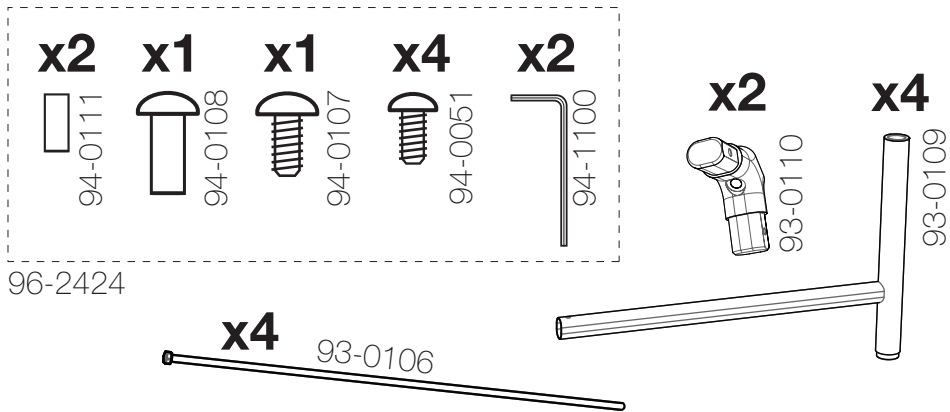

5

6

HOUE

FOUR BAR TABLE 90x90

DESIGN BY
HENRIK PEDERSEN

1

2

3