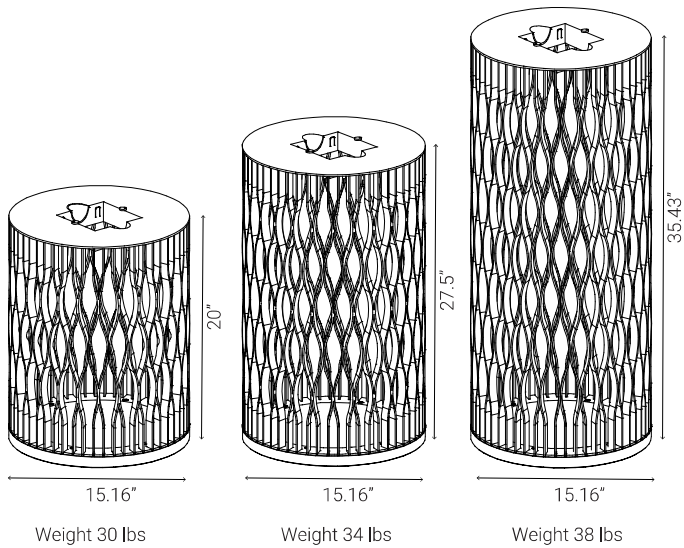

# DALA

by Les Jardins

A modern outdoor solar lantern featuring intricate wavy lattice structure, casting mesmerizing shadow patterns when illuminated. Crafted with solid aluminum and natural stone, DALA combines elegance and practicality. Ideal for adding an ambient touch to patios, garden or outdoor seating areas.

Material: aluminum, stone base

Finish: white, gunmetal

Available in 3 sizes 20", 28" and 35" H