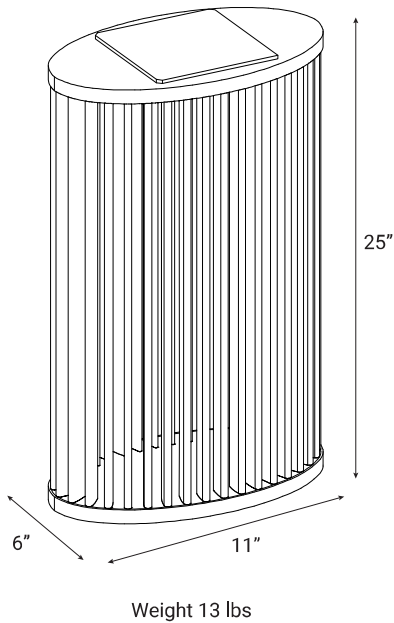

YARO

Sculptural and serene, the YARO solar lamp is a striking addition to any outdoor space. Standing 25 inches tall, its oval silhouette is crafted from rich Indonesian teak slats framed in gunmetal-finish aluminum—blending natural warmth with modern durability. Powered by the sun, YARO casts a soft, ambient glow through its vertical slats, creating tranquil patterns that enhance patios, poolsides, or gardens. Whether hosting guests or unwinding alone, YARO brings off-grid sophistication with effortless elegance.

SKU #2503Y:

Material: Teak slat and gunmetal finish aluminum

Size: 6x11 x25" / 13 lbs

Carton: 11"x17" x32/ 19 lbs

REPLACEABLE SOLAR BULB OPTIONS

SKU #	ASB300S	ASB500S	ASB500S22	YKARY
Specs.	5 LEDs 1 battery	10 LEDs 2 batteries	10 LEDs 2 batteries	32 LEDs 2 batteries
Brightness	300 lumens	500 lumens	500 lumens	500 lumens
Light temperature	2700 kelvin	2700 kelvin	2200 kelvin	1800K & 2700K
Dimmable	yes	yes	yes	yes
USB Rechargeable	yes	yes	yes	yes
Smart mode	yes	yes	yes	yes
Diffuser	no	no	no	yes
Motion sensor	no	yes	yes	yes
Full power range	4 hours	6 hours	6 hours	6 hours
Waterproof rating	IP66	IP66	IP66	IP67