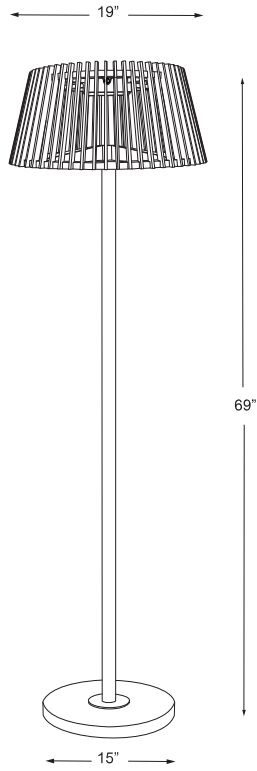

MONA

by Les Jardins

Illuminate your outdoor living space with MONA solar lamp! Made of stone base, aluminum pole and lamp shade in mottled round rope or natural teak, MONA combines durability with elegance. Transform your outdoor space into a sustainable oasis with the power of the sun. 69" tall.

SKU 2402 Mona Floor Lamp Teak

SKU 2402R Mona Floor Lamp Rope Shade

Weight 30 lbs

SOLAR BULB OPTIONS

	ASB300S	ASB500S	YKARY
Feature	5 LED, 1 Battery	10 LED, 2 Batteries	32 LED, 2 Batteries
Brightness	300 lumens	500 lumens	500 lumens
Light temperature	2700K	2700K	1800K & 2700K
Dimmable	yes	yes	yes
USB Rechargeable	yes	yes	yes
Smart mode	yes	yes	yes
Diffuser	no	no	yes
Motion sensor	no	yes	yes
Full power range	4 hours	6 hours	6 hours
Waterproof	IP57	IP57	IP67