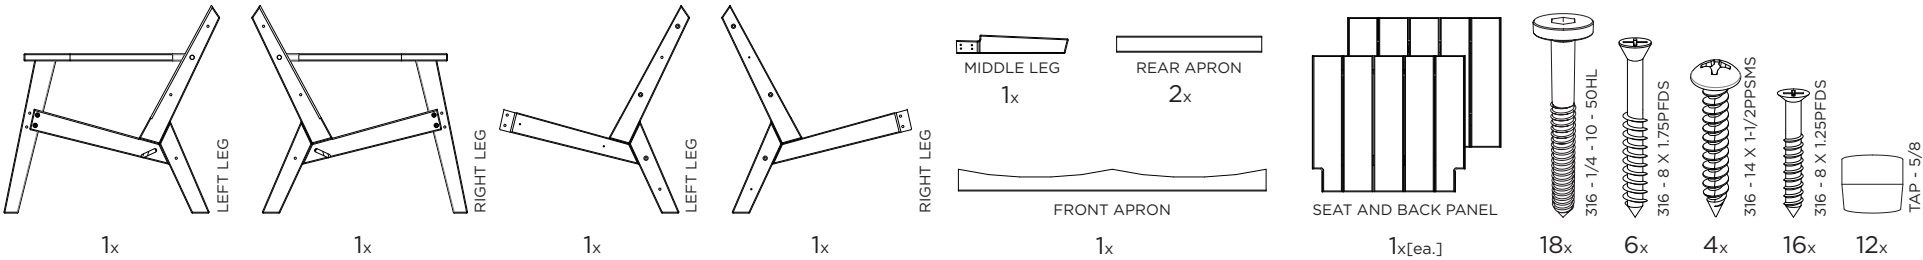

2

3

4

5

6  
8

7  
9

TIGHTEN ALL CONNECTIONS. **AVOID OVER-TIGHTENING;** DOING SO CAN CAUSE DAMAGE TO THE PRODUCT. INSERT TAPS FLUSH WITH FRAME.

[292] MAD CHAT LOVE SEAT