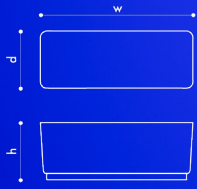

BLOCK

SKU

DIMENSIONS

WEIGHT

FINISHES

ZBT300-40
ZBT300

40" w x 18" d x 18" h
48" w x 18" d x 18" h

20 lb
25 lb