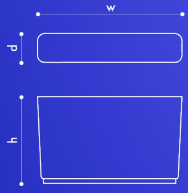

*BLOCK*

SKU

DIMENSIONS

WEIGHT

FINISHES

ZBT452

60"w x 12"d x 36"h

80 lb