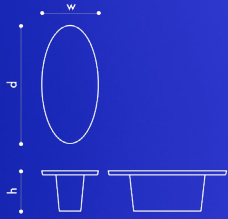

CASHI

SKU

DIMENSIONS

WEIGHT

FINISHES

ZBT408-8842

88"w x 42"d x 30"h

140 lb