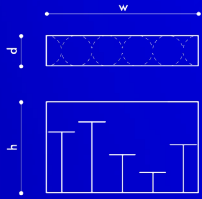

*RAISED BROW*

SKU

DIMENSIONS

WEIGHT

FINISHES

ZBT450

60"w x 12"d x 36"h

100 lb