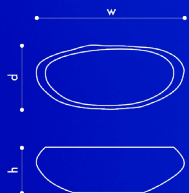

RIVER ROCK

SKU

DIMENSIONS

WEIGHT

FINISHES

ZBT413
ZBT412-6030
ZBT412

26" w x 14" d x 18" h
60" w x 30" d x 15" h
78" w x 34" d x 24" h

25 lb
40 lb
60 lb