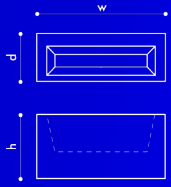

TERRACE

SKU

DIMENSIONS

WEIGHT

FINISHES

ZBTP4
ZBTP3

48" w x 18" d x 24" h
68" w x 20" d x 18" h

45 lb
40 lb