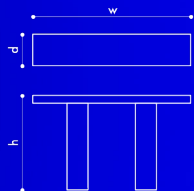

*TWO DOTS
AND A DASH*

SKU

DIMENSIONS

WEIGHT

FINISHES

ZBT453

60"w x 12"d x 36"h

80 lb