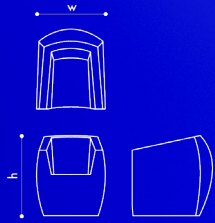

*VAN DYKE CURVED*

SKU

DIMENSIONS

WEIGHT

FINISHES

ZBT106

28"w x 33"d x 33"h

50 lb