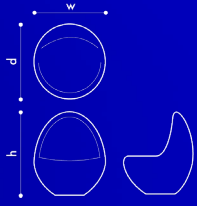

YOLK

SKU

DIMENSIONS

WEIGHT

FINISHES

ZBT103

27" w x 27" d x 30" h

35 lb